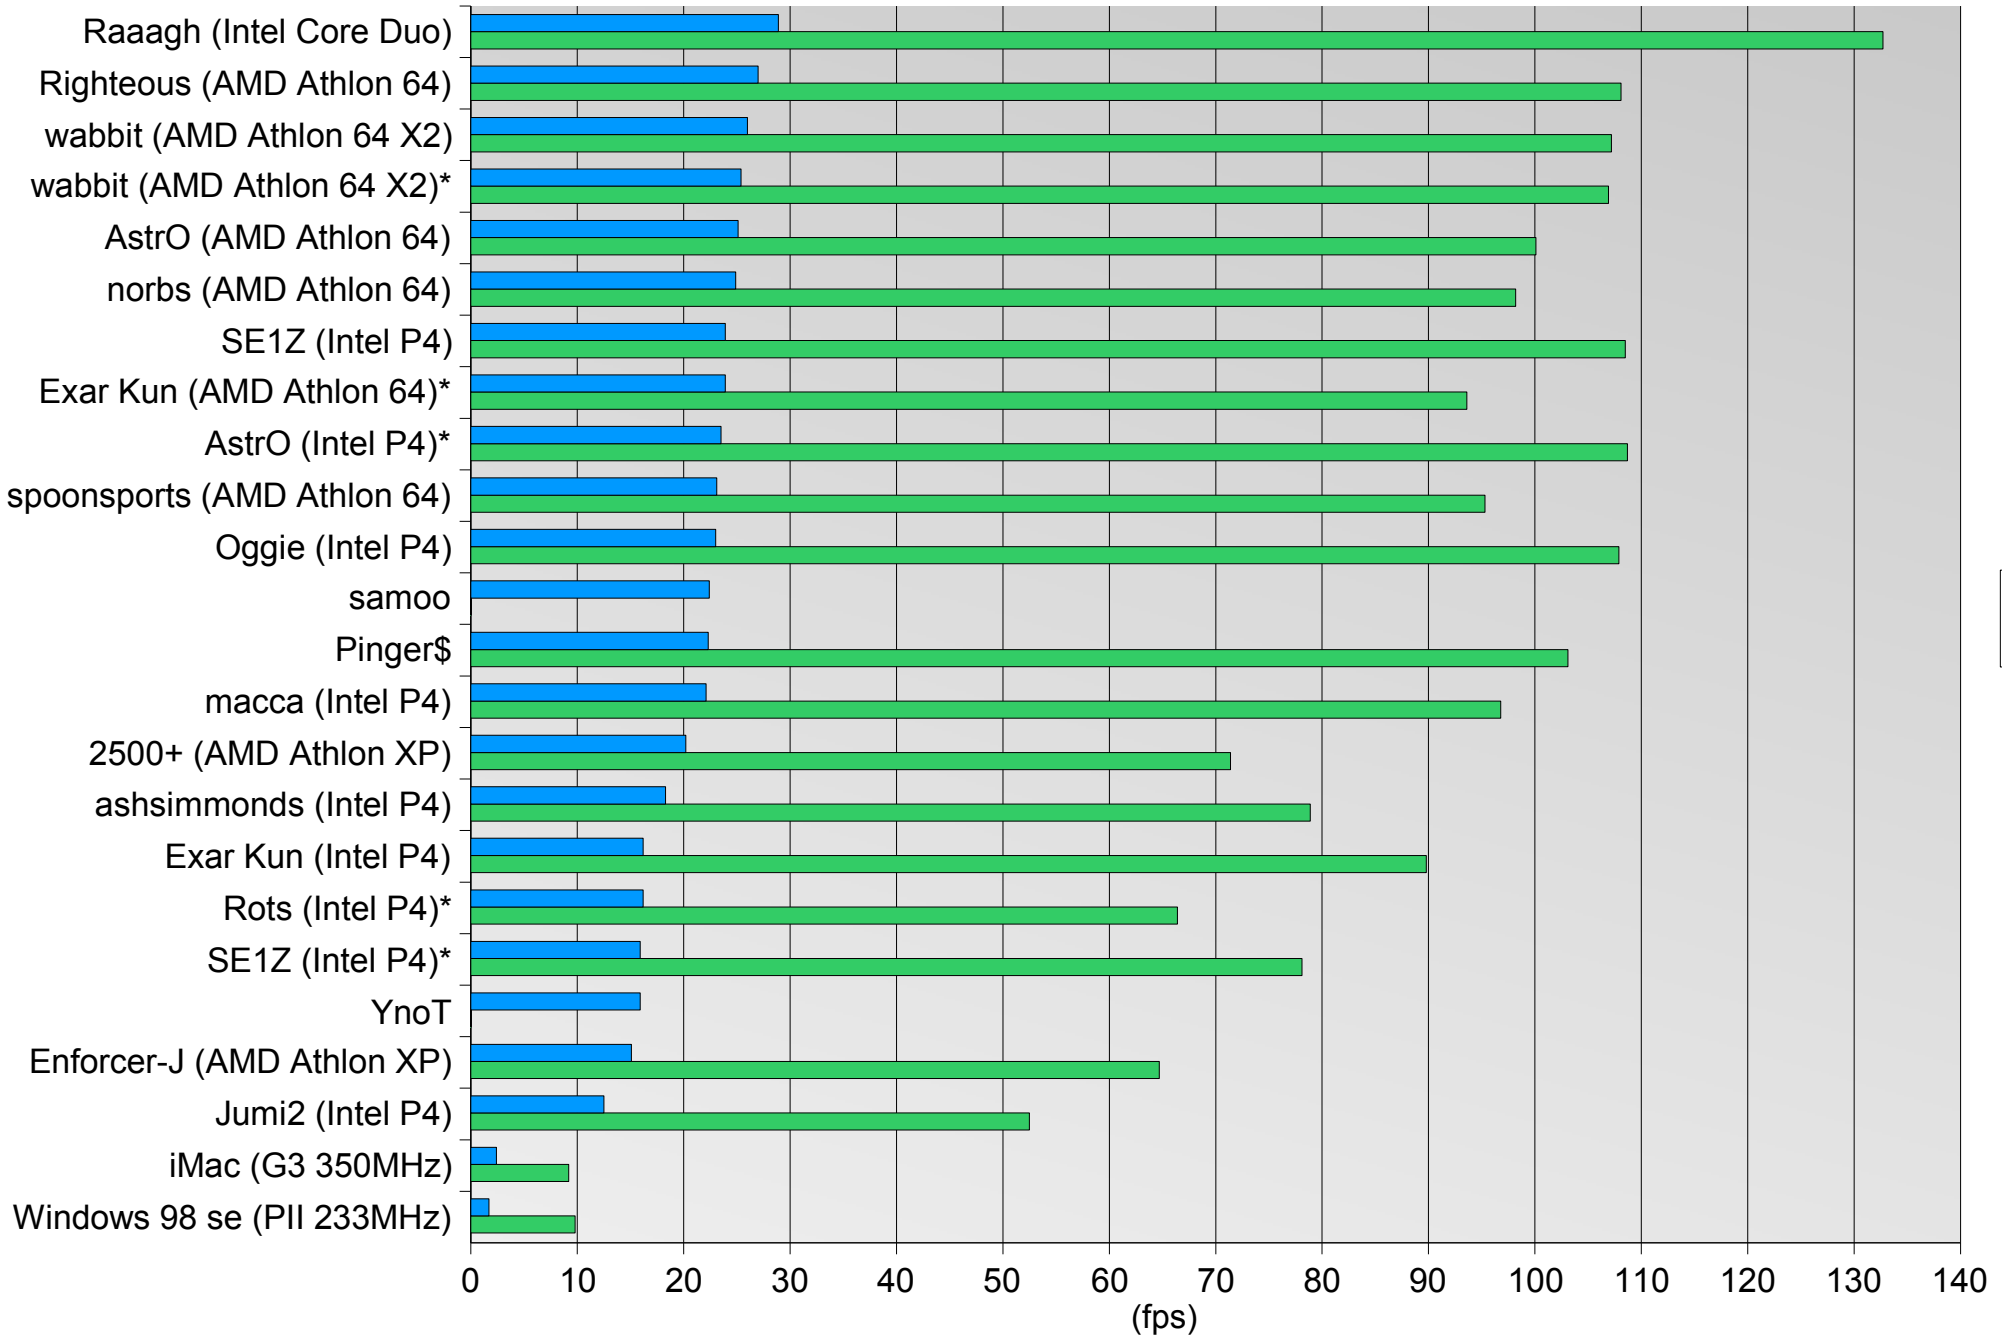

Fish Hunter / FishMark06 - Benchmark Results

Vector
Bitmap

* Work computer / 2nd computer

^ Running in Rosetta

Fish Hunter / FishMark06 - Benchmark Results

* Work computer / 2nd computer