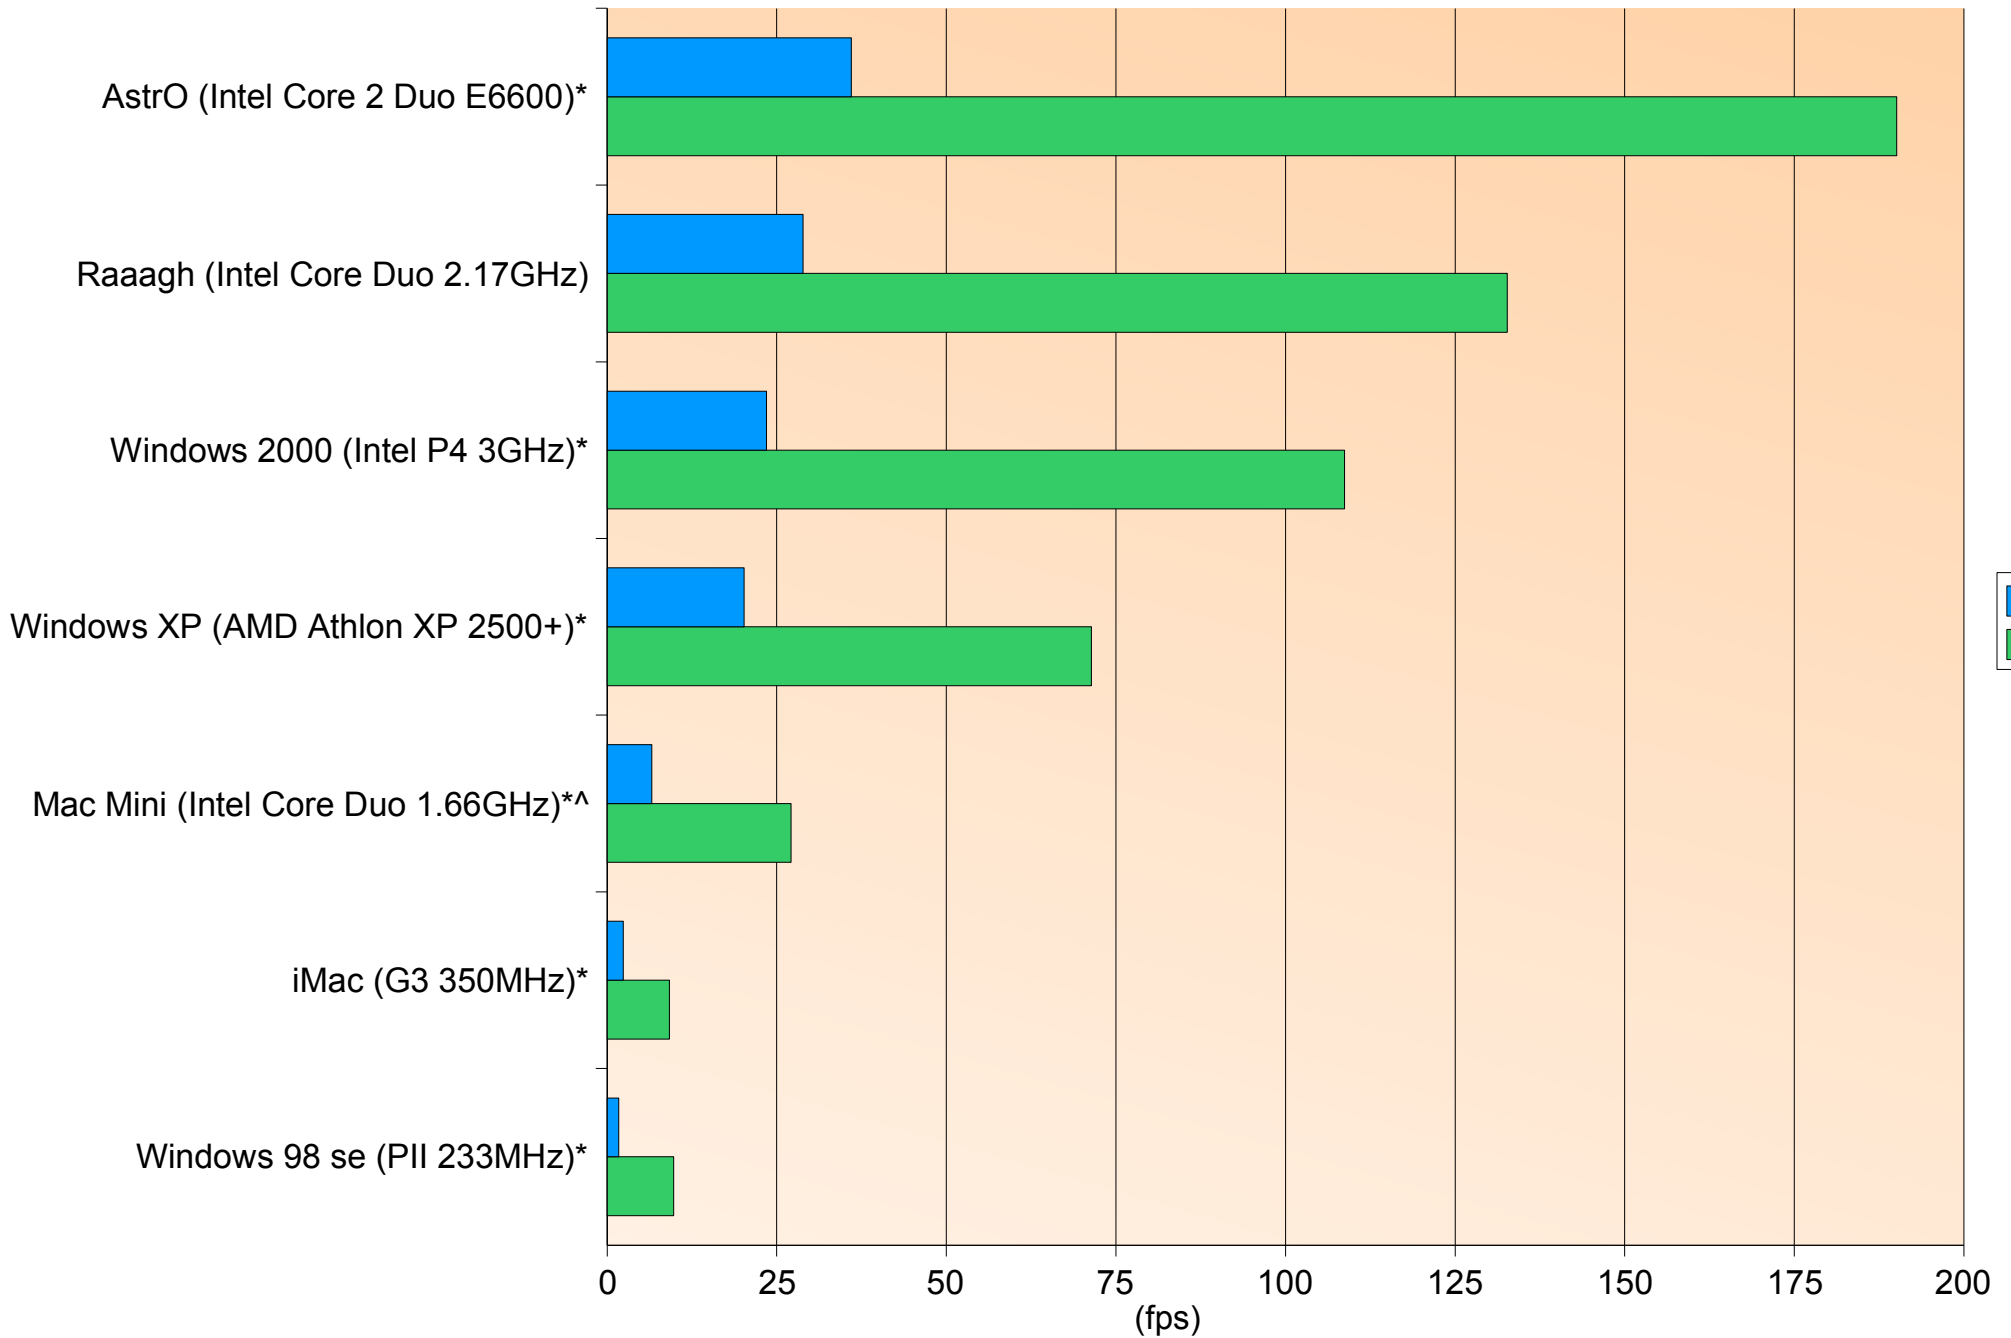

Fish Hunter / FishMark06 - Benchmark Results

Vector
Bitmap

* Work computer / 2nd computer

^ Running in Rosetta

Fish Hunter / FishMark06 - Benchmark Results

* Work computer / 2nd computer